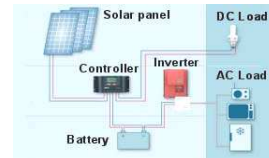

Homesystem 3 kWh/day - Investment for 20 years of Solar Power -

Qty device	description	PPU	Replacement	Total
10 Solar panels	Suntech STP120		no	
4 Solar batteries	AGM 200 Ah		3 times	
1 Charge Controller	STECA 40A		1 time	
1 Sinus Inverter	STECA 900W		1 time	
1 Mounting, installing, cables			no	